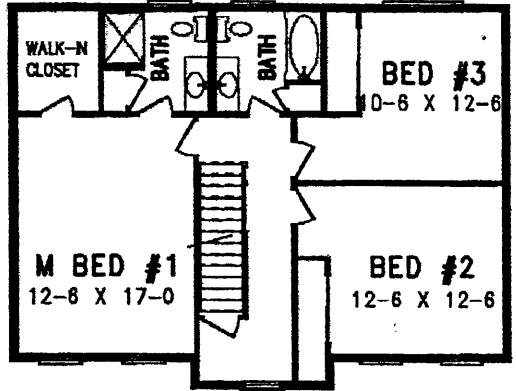

Plan # CL-246
26 X 36 COLONIAL
1,912 SQ. FT.

Total Foot-print Dimensions
28'-0" x 36'-0"

2nd

Plan # CL-251
26 x 36 Colonial
1,912 sq. ft.

Total Foot-print Dimensions
28'-0" x 36'-0"

2nd