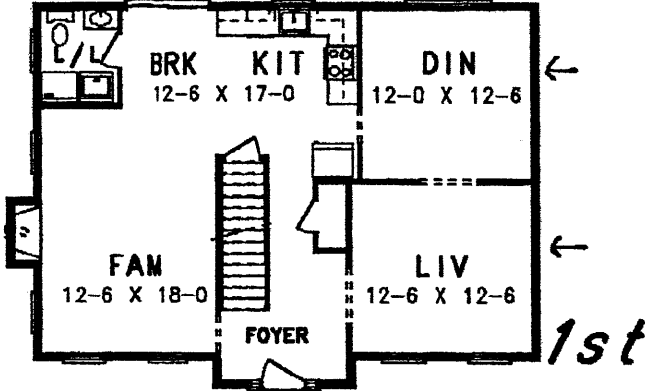

Plan # CL-246
26 X 36 COLONIAL
1,912 SQ. FT.

Total Foot-print Dimensions
28'-0" x 36'-0"

2nd

Plan # CL-251
26 x 36 Colonial
1,912 sq. ft.

Total Foot-print Dimensions
28'-0" x 36'-0"

2nd