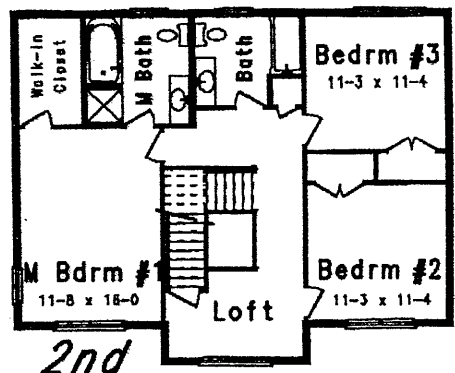

Plan # CL-305
30 x 38 Colonial
2,310 sq. ft.

Total Foot-print Dimensions
36'-0" x 38'-0"

1st

2nd

Plan # CL-139
26 x 36 Colonial
2,328 sq. ft.

Total Foot-print Dimensions
29'-0" x 52'-0"

1st

2nd