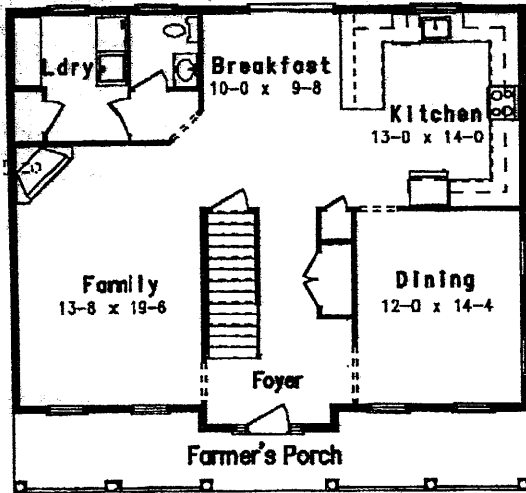

Plan # CL-305
30 x 38 Colonial
2,310 sq. ft.

Total Foot-print Dimensions
36'-0" x 38'-0"

1st

2nd

Plan # CL-139
26 x 36 Colonial
2,328 sq. ft.

Total Foot-print Dimensions
29'-0" x 52'-0"

1st

2nd