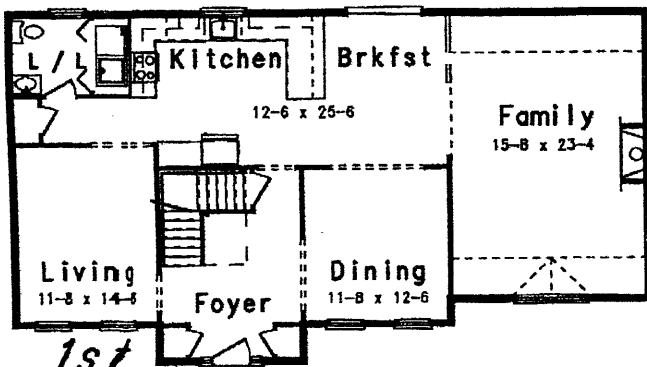

Plan # CL-305
30 x 38 Colonial
2,310 sq. ft.

Total Foot-print Dimensions
36'-0" x 38'-0"

1st

2nd

Plan # CL-139
26 x 36 Colonial
2,328 sq. ft.

Total Foot-print Dimensions
29'-0" x 52'-0"

1st

2nd