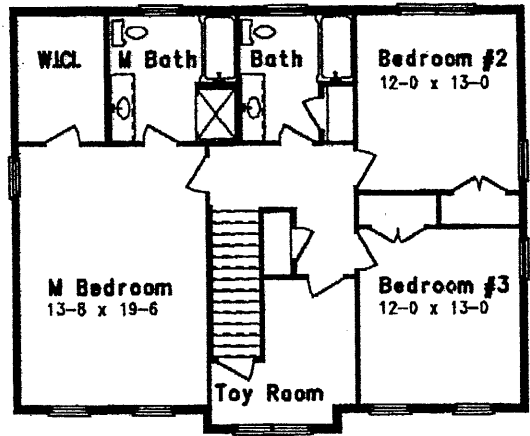

Plan # CL-305
30 x 38 Colonial
2,310 sq. ft.

Total Foot-print Dimensions
36'-0" x 38'-0"

1st

2nd

Plan # CL-139
26 x 36 Colonial
2,328 sq. ft.

Total Foot-print Dimensions
29'-0" x 52'-0"

1st

2nd